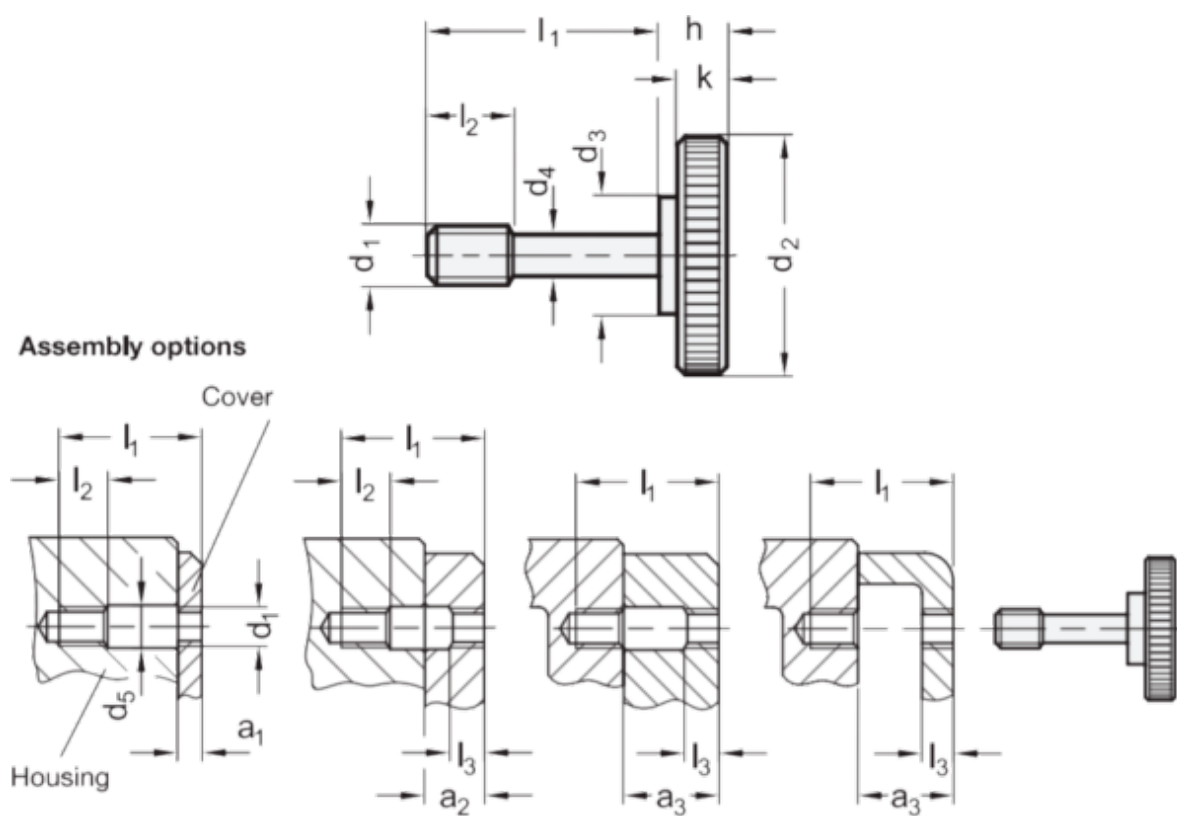

Article number: 206532M421ST  
Description: E+G knurled screw  
GN 653.2-M4-21-ST

## Measures

$d_1 = M4$   
 $d_2 = 16$   
 $d_3 = 8$   
 $d_4 = 3.2$   
 $h = 5.5$   
 $k = 3.5$   
 $l_1 = 21$